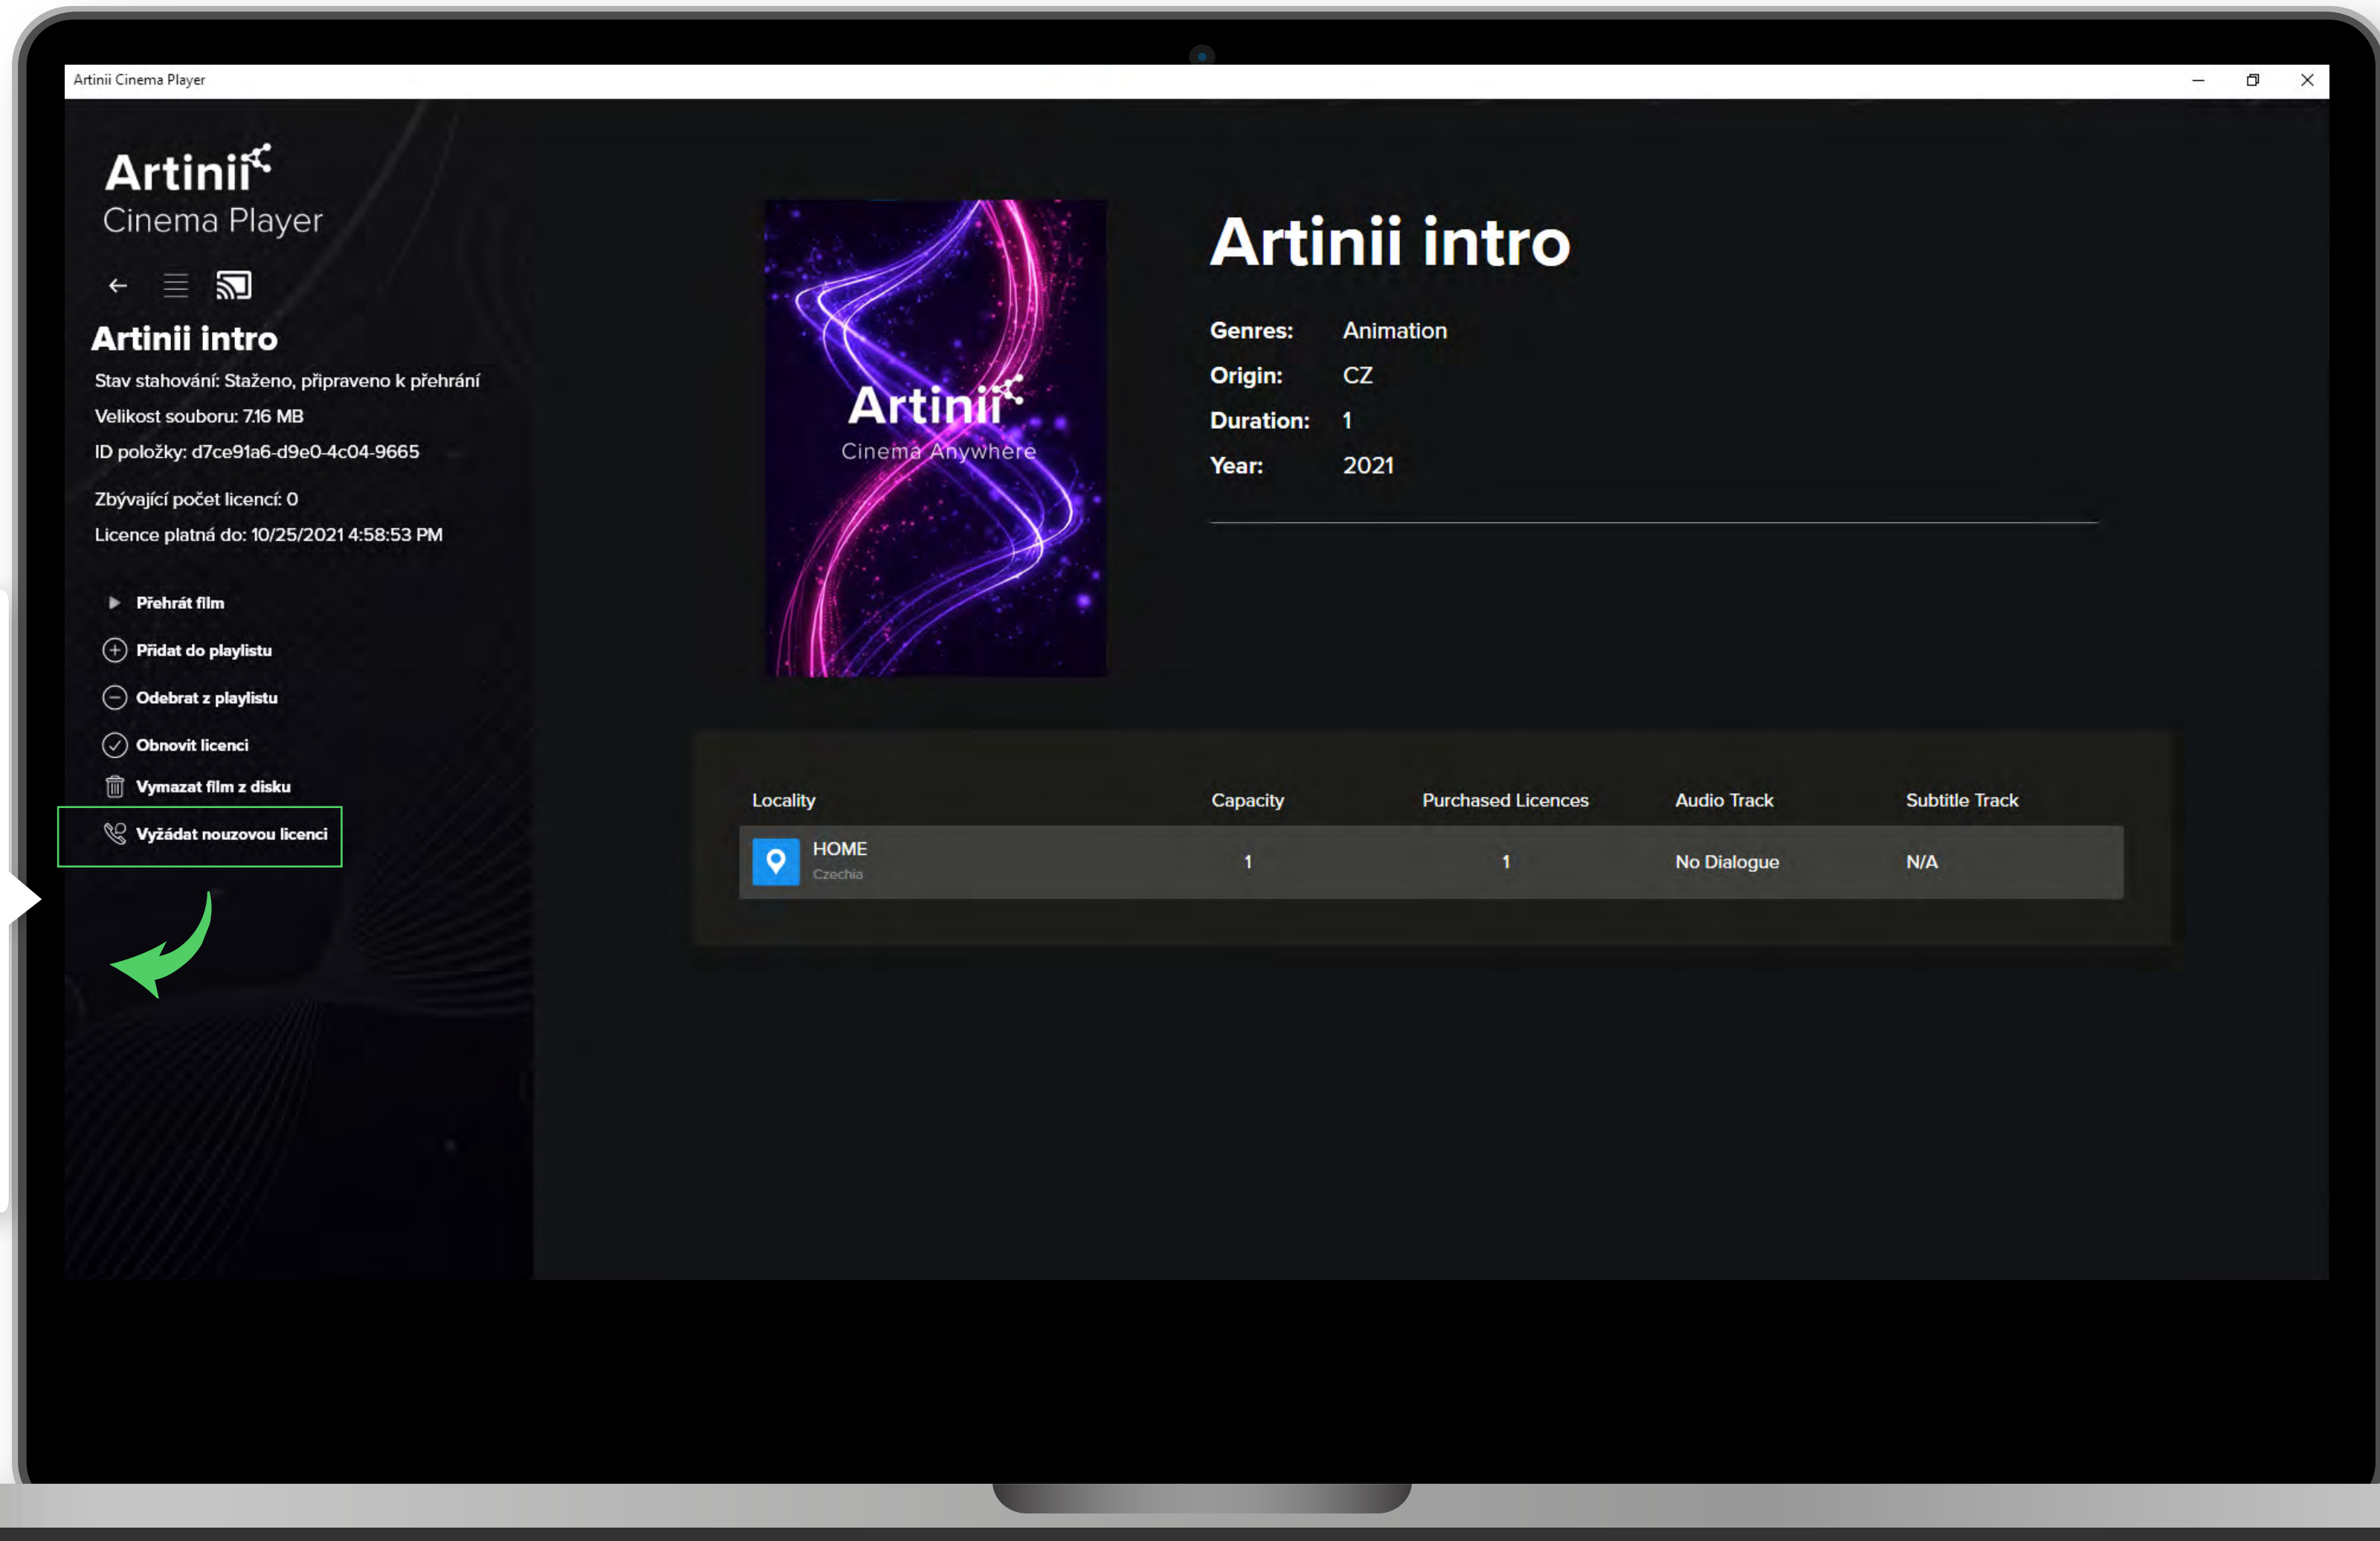

Pokud se při přehrávání objeví problémy (např. vypadne elektrický proud) a pro přehrání nezůstává žádná licence, může být požádáno o tzv. Nouzovou licenci, která umožní dokončit promítání. Stačí jen napsat důvod pro nouzovou projekci a ta bude okamžitě umožněna. Tuto funkci je možné použít i bez připojení k internetu. Možnost vyžádání nouzové licence se u filmu objeví až ve chvíli, kdy nezůstává žádná licence k přehrávání.

DETAIL FILMU