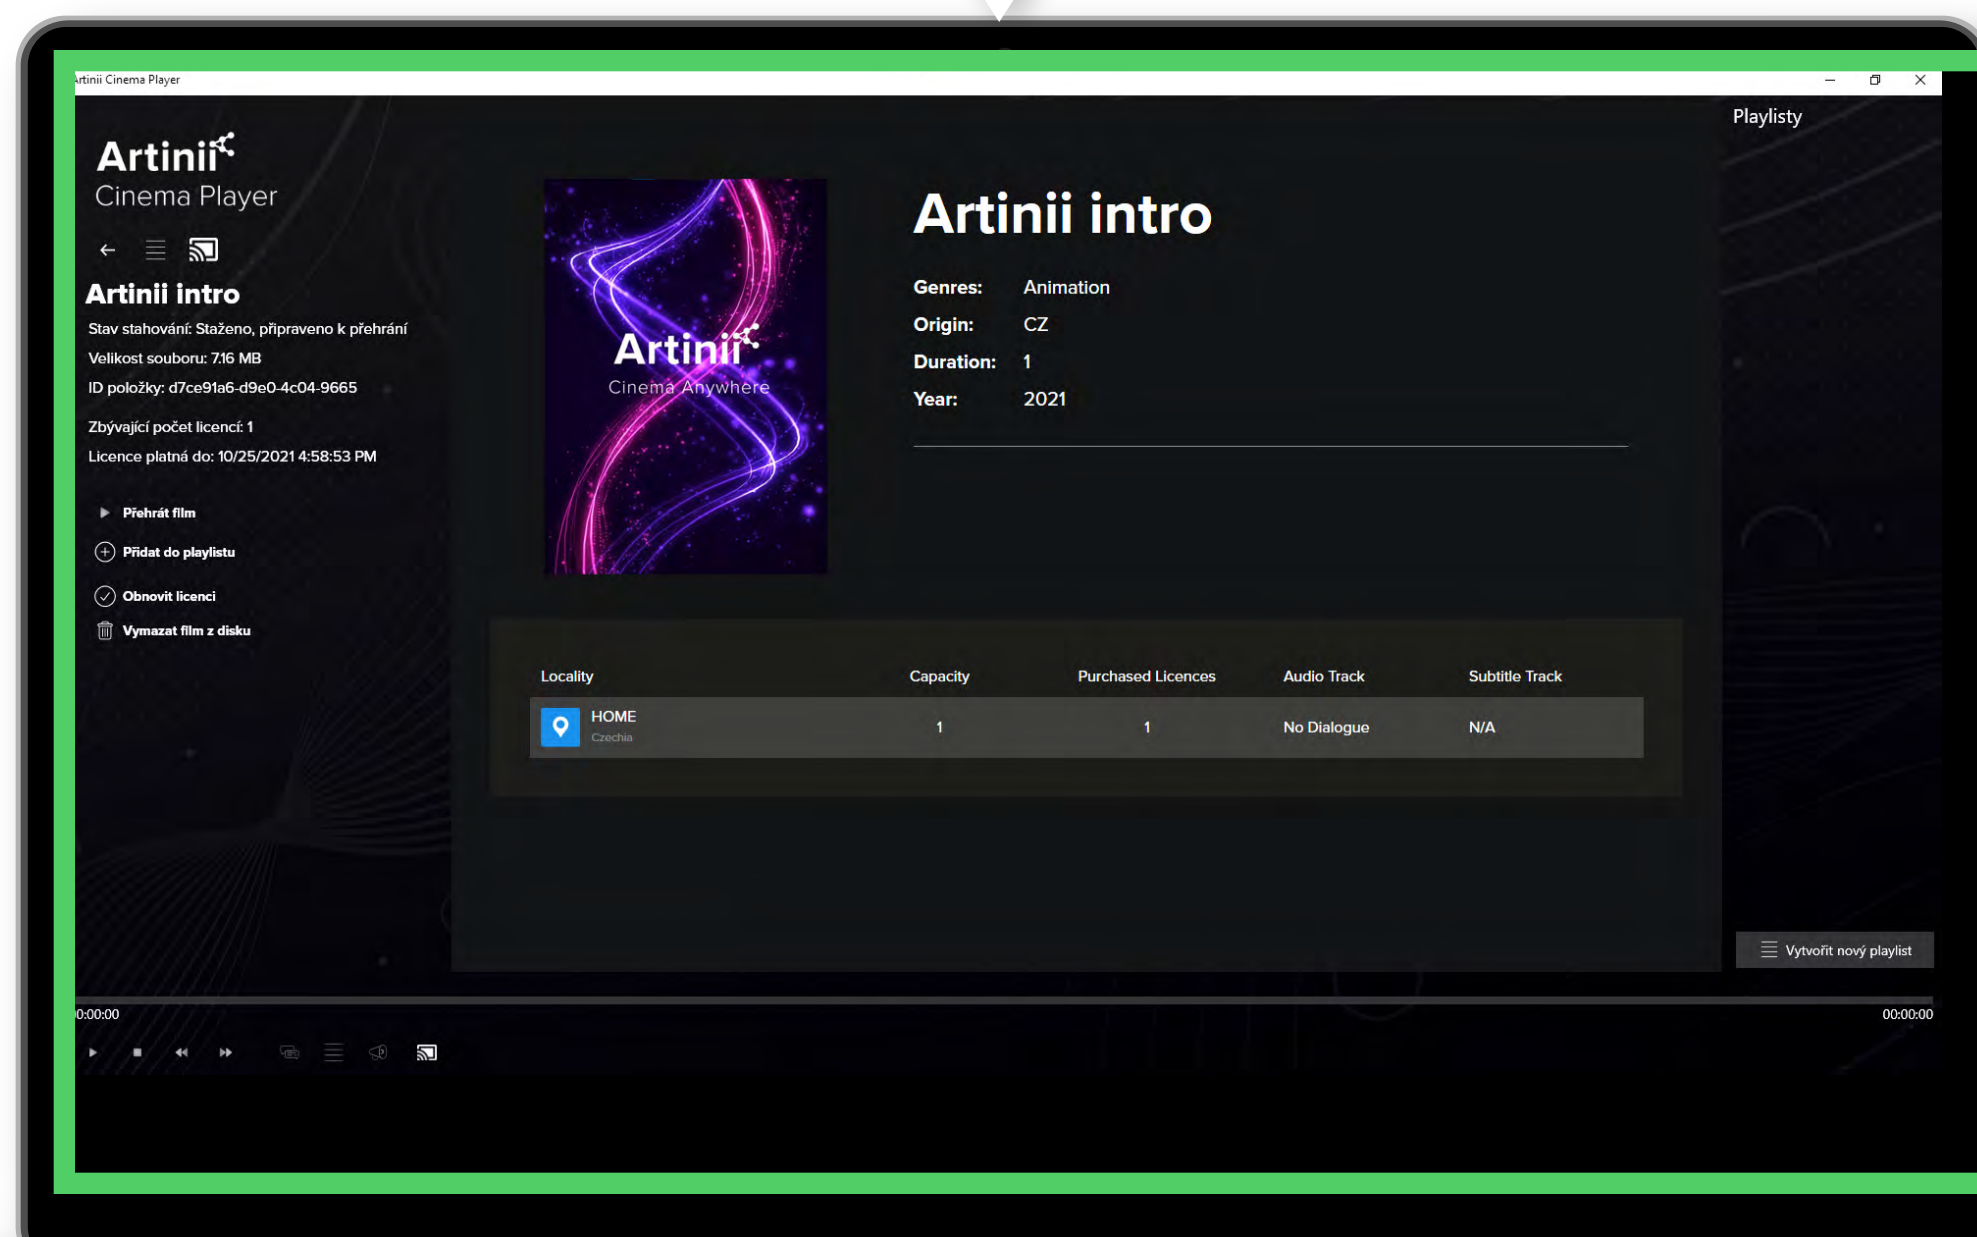

JAK SPRÁVNĚ PROMÍTAT

Okno knihovny nechte na ploše vašeho počítače. Jedná se o prostředí, odkud můžete ovládat přehrávání filmu.

Druhé okno (které se objeví po spuštění filmu nebo playlistu) je určené pro diváky. Přetáhněte ho myší doprava na plátno, kde se okno následně zobrazí. Pro kvalitní zážitek s promítáním filmu použijte funkci **Rozšířit obrazovku**.

Jak rozšířit obrazovku?

Použijte tuto cestu:
Start-> Nastavení -> Obrazovka -> Více monitorů -> v rozbalovacím seznamu vyberte možnost rozšířit plochu. [Více zde](#).